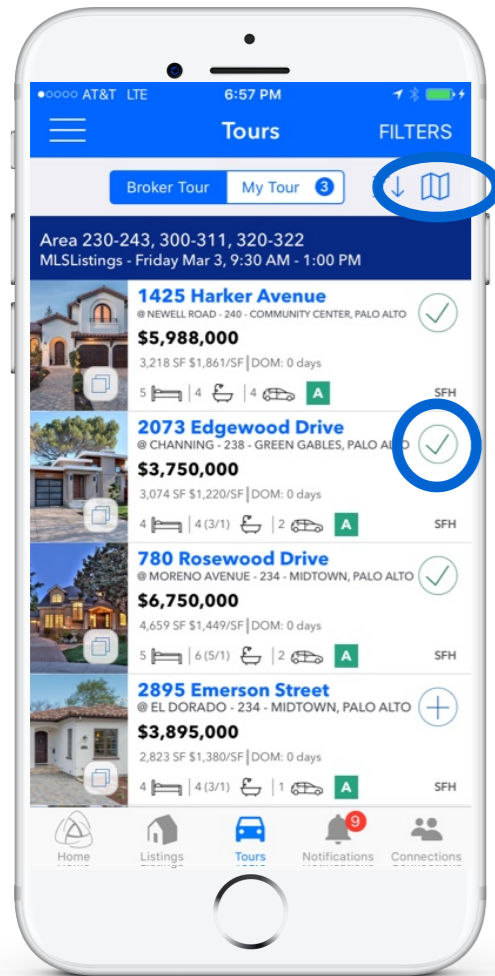

Tour Like a Pro with myTheo

View the most accurate Broker Tour info available and customize your “My Tour”

1.

- Tap the  to add a Property to “My Tour”
- Tap  to view any Tour info on a map

2.

- Tap “**Filters**” to refine your Broker Tour
- Tap  to return to the list view of Tour

3.

- Tour details and comments are displayed
- Tap “**Share**” (top right) to send a prop report!

4.

- Double tap any My Tour to mark it as “seen”
- Swipe to the left to delete a Property from My Tour

www.myTheo.com