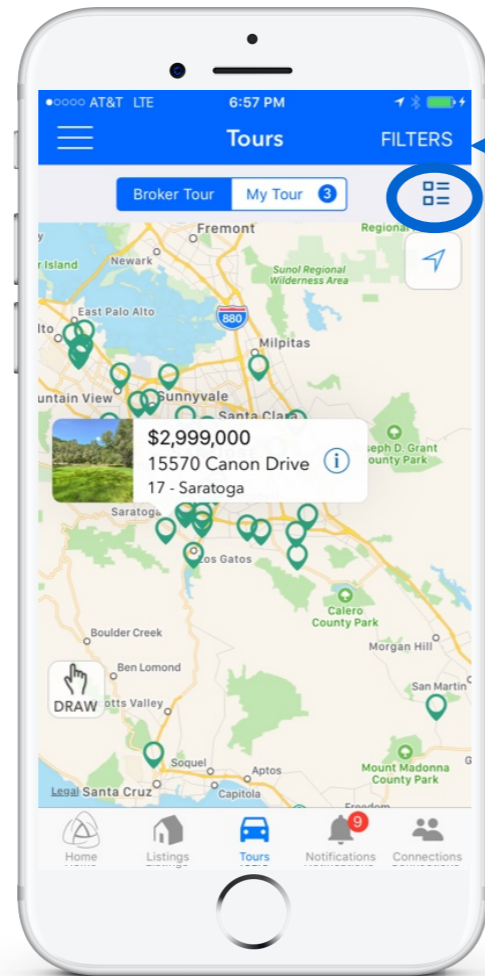

Tour Like a Pro with myTheo

View the most accurate Broker Tour info available and customize your “My Tour”

1.

- Tap the  to add a Property to “My Tour”
- Tap  to view any Tour info on a map

2.

- Tap “**Filters**” to refine your Broker Tour
- Tap  to return to the list view of Tour

3.

- Tour details and comments are displayed
- Tap “**Share**” (top right) to send a prop report!

4.

- Double tap any My Tour to mark it as “seen”
- Swipe to the left to delete a Property from My Tour

www.myTheo.com