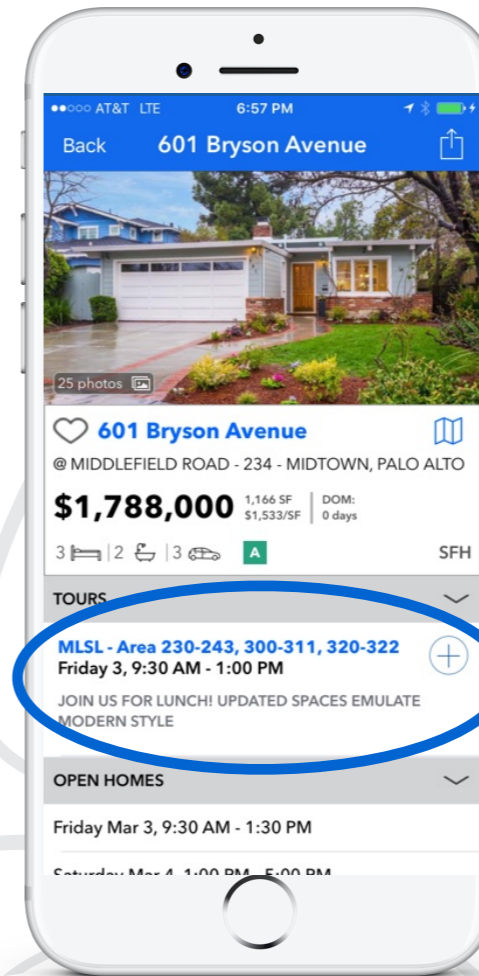

Tour Like a Pro with myTheo

View the most accurate Broker Tour info available and customize your “My Tour”

1.

- Tap the  to add a Property to “My Tour”
- Tap  to view any Tour info on a map

2.

- Tap “**Filters**” to refine your Broker Tour
- Tap  to return to the list view of Tour

3.

- Tour details and comments are displayed
- Tap “**Share**” (top right) to send a prop report!

4.

- Double tap any My Tour to mark it as “seen”
- Swipe to the left to delete a Property from My Tour

www.myTheo.com