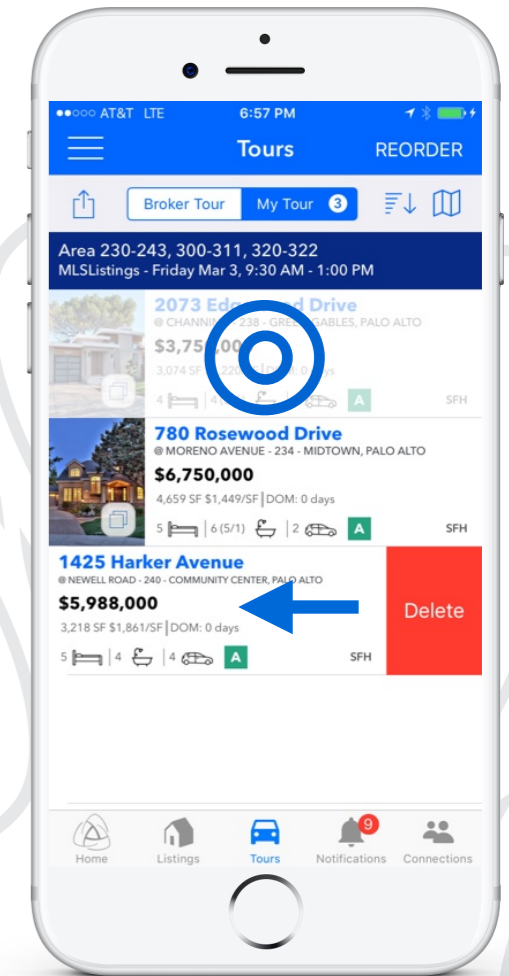

Tour Like a Pro with myTheo

View the most accurate Broker Tour info available and customize your “My Tour”

1.

- Tap the  to add a Property to “My Tour”
- Tap  to view any Tour info on a map

2.

- Tap “**Filters**” to refine your Broker Tour
- Tap  to return to the list view of Tour

3.

- Tour details and comments are displayed
- Tap “**Share**” (top right) to send a prop report!

4.

- Double tap any My Tour to mark it as “seen”
- Swipe to the left to delete a Property from My Tour

www.myTheo.com